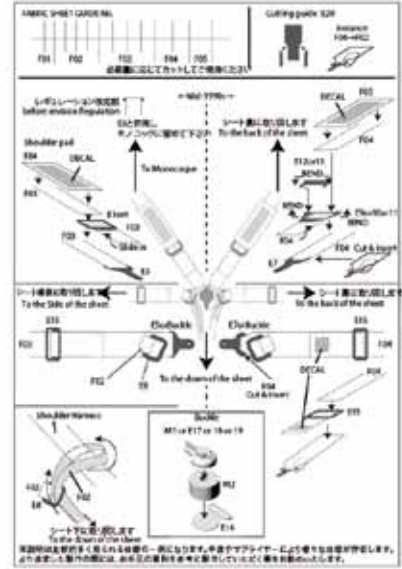

ST27-FP20143

1/20 Seat Belt Parts Set

¥2,592