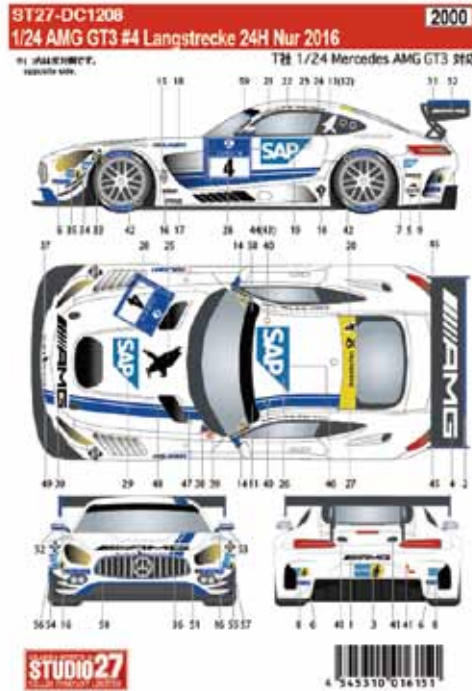

ST27-CD24028

1/24 M6- GT3 Carbon decal

¥3,888

REPRODUCTION

ST27-CD24013

1/24 155 V6TI Carbon decal

¥3,456

ST27-CD24027

1/24 AMG GT3 Carbon decal

¥4,320

ST27-DC639R
ST27-DC1208

1/20 020 1991
1/24 AMG GT3 #4 Langstrecke 24H Nur 2016

¥2,376
¥2,160

ST27-FP2041 1/20 MP4/13 Upgrade Parts
ST27-FP2063 1/20 F1-90 Upgrade Parts
ST27-FP2080 1/20 FW14B Upgrade Parts

¥1,404
¥1,944
¥1,944

ST27-FP2464R 1/24 ENZO Upgrade Parts
ST27-FP2480 1/24 Carrera GT Upgrade Parts

¥1,296
¥1,296