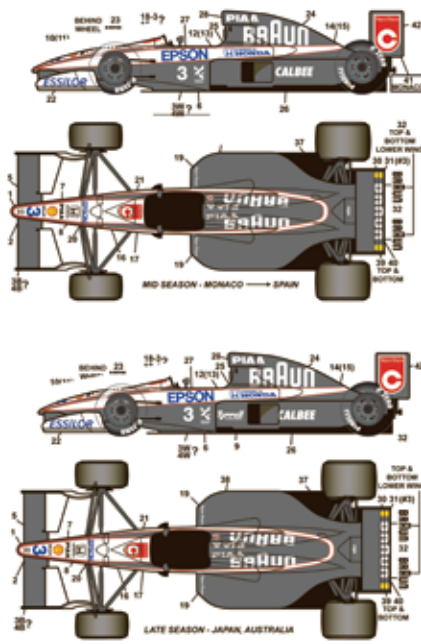

ST27-CD24028

1/24 M6- GT3 Carbon decal

¥3,888

REPRODUCTION

ST27-CD24013

1/24 155 V6TI Carbon decal

¥3,456

ST27-CD24027

1/24 AMG GT3 Carbon decal

¥4,320

ST27-DC639R
ST27-DC1208

1/20 020 1991
1/24 AMG GT3 #4 Langstrecke 24H Nur 2016

¥2,376
¥2,160

ST27-FP2041 1/20 MP4/13 Upgrade Parts
ST27-FP2063 1/20 F1-90 Upgrade Parts
ST27-FP2080 1/20 FW14B Upgrade Parts

¥1,404
¥1,944
¥1,944

ST27-FP2464R 1/24 ENZO Upgrade Parts
ST27-FP2480 1/24 Carrera GT Upgrade Parts

¥1,296
¥1,296