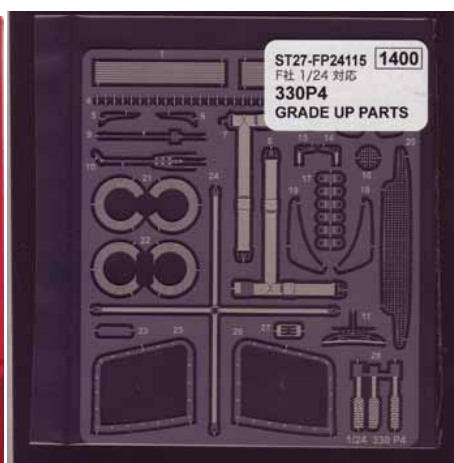

REPRODUCTION

ST27-CD20012

1/20 Type99T Carbon decal

¥3,024

ST27-CD24010

1/24 F1 GTR [Short Tail] Carbon decal

¥4,104

ST27-DC1209 1/24 AMG GT3 #29 Nur24H 2016

¥2,160

REPRODUCTION

ST27-DC1204 1/24 911 Carrera RSR Turbo #21/#22 LM 1974
ST27-DC1207 1/24 AMG GT3 #9 Langstrecke 24H Nur 2016

¥3,024
¥2,160

ST27-FP2052	1/20 MP4/7 Upgrade Parts	¥1,728
ST27-FP2053	1/20 MP4/8 Upgrade Parts	¥1,728
ST27-FP2474	1/24 GT-R (R34) JGTC 2003 Upgrade Parts	¥1,296
ST27-FP24108	1/24 SC430 Upgrade Parts	¥1,512
ST27-FP24115	1/24 330P4 Upgrade Parts	¥1,512