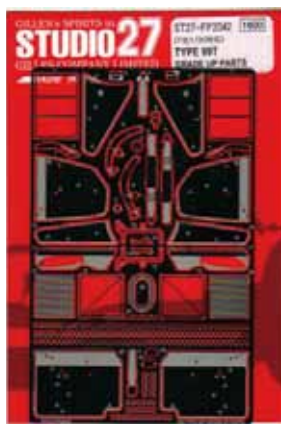

ST27-CP24022 1/24 911 Carrera RSR Turbo Daytona 1977 #00 set

¥9,072

ST27-FP2017

1/20 BT52 Upgrade Parts

¥3,240

REPRODUCTION

ST27-FP2042
ST27-FP2434B
ST27-FP2481
ST27-FP2496
ST27-FP2498

1/20 Type 99T Upgrade Parts
1/24 037 RALLY Upgrade Parts
1/24 MIURA/JOTA Upgrade Parts
1/24 GT-One TS020 Upgrade Parts
1/24 CLK-GTR Upgrade Parts