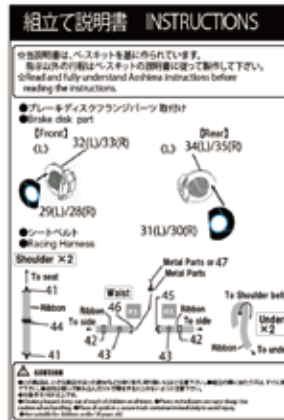

ST27-CP24022 1/24 911 Carrera RSR Turbo Daytona 1977 #00 set

¥9,072

ST27-FP2017

1/20 BT52 Upgrade Parts

¥3,240

REPRODUCTION

ST27-FP2042
ST27-FP2434B
ST27-FP2481
ST27-FP2496
ST27-FP2498

1/20 Type 99T Upgrade Parts
1/24 037 RALLY Upgrade Parts
1/24 MIURA/JOTA Upgrade Parts
1/24 GT-One TS020 Upgrade Parts
1/24 CLK-GTR Upgrade Parts