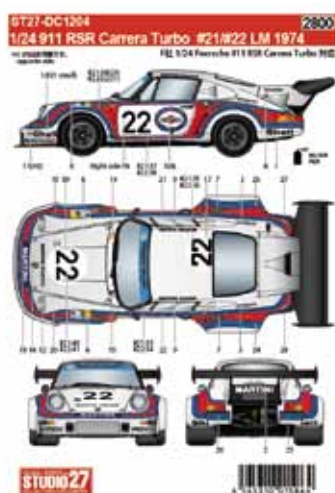

ST27-CD24025 1/24 GT-One TS020 Carbon decal

¥3,672

REPRODUCTION

ST27-CD20026 1/20 F2007 Carbon decal

¥4,536

ST27-DC1204
ST27-DC1205

1/24 911 Carrera RSR "Martini" #21/#22 LM 1974
1/24 911 Carrera RSR Turbo "Martini" #9 Watkins Glen 6H 1974

¥3,024
¥2,160

ST27-DC1206
ST27-FP0038

1/24 911 Carrera RSR Turbo Daytona 1977 #00
Extremely thin line decal : Matte black

¥1,728
¥864

REPRODUCTION

ST27-DC608R
ST27-DC1200

1/12 312B2 PART 2
1/20 P34 1976 Rd.4~