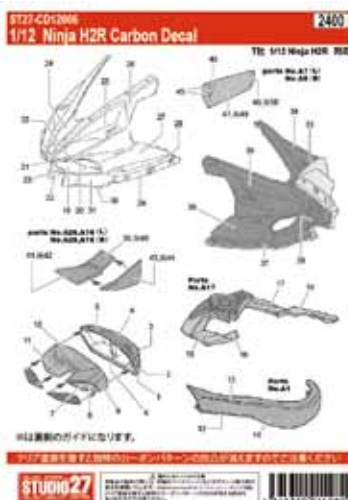

ST27-CD20045
ST27-CD24022

1/20 MP4-31 Late ver. Carbon decal
1/24 Lancer Evolution V WRC 1998 / Dress Up Carbon decal

¥4,752
¥2,160

REPRODUCTION

ST27-CD12006

1/12 Ninja H2R Carbon decal

¥2,592

ST27-DC1194
ST27-DC1195

1/24 962C "FAT" #20 WSPC Donington 1990
1/24 962C "OMRON" #55 JSPC 1990

¥2,160
¥1,728

ST27-DC1196
ST27-DC1197

1/24 Galant VR-4 #12 Safari 1990
1/24 Galant VR-4 #1 Ivory Coast 1992

¥1,944
¥1,944

ST27-FP24201
ST27-FP24202

1/24 Car Number Plate decal "北陸/中部"
1/24 Car Number Plate decal "東海/甲信"

¥1,728
¥1,728

ST27-FP1220

1/12 STAND for RC213V

¥3,780

ST27-FP24203

1/24 Galant VR-4 P/E Upgrade Parts

¥2,800