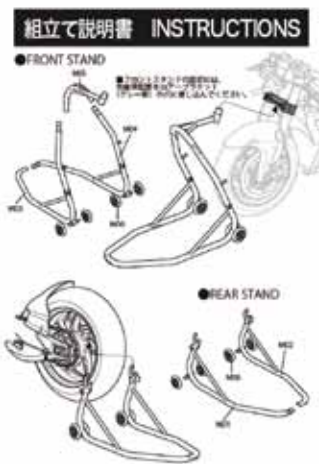

1/24 962C "FAT" #20 WSPC Donington 1990
1/24 962C "OMRON" #55 JSPC 1990

¥2,160
¥1,728

ST27-DC1196
ST27-DC1197

1/24 Galant VR-4 #12 Safari 1990
1/24 Galant VR-4 #1 Ivory Coast 1992

¥1,944
¥1,944

ST27-FP24201
ST27-FP24202

1/24 Car Number Plate decal "北陸/中部"
1/24 Car Number Plate decal "東海/甲信"

¥1,728
¥1,728

ST27-FP1220

1/12 STAND for RC213V

¥3,780

ST27-FP24203

1/24 Galant VR-4 P/E Upgrade Parts

¥2,800