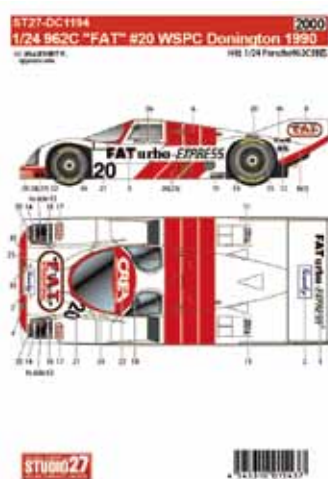

ST27-CD20045
ST27-CD24022

1/20 MP4-31 Late ver. Carbon decal
1/24 Lancer Evolution V WRC 1998 / Dress Up Carbon decal

¥4,752
¥2,160

REPRODUCTION

ST27-CD12006

1/12 Ninja H2R Carbon decal

¥2,592

ST27-DC1194
ST27-DC1195

1/24 962C "FAT" #20 WSPC Donington 1990
1/24 962C "OMRON" #55 JSPC 1990

¥2,160
¥1,728

ST27-DC1196
ST27-DC1197

1/24 Galant VR-4 #12 Safari 1990
1/24 Galant VR-4 #1 Ivory Coast 1992

¥1,944
¥1,944

ST27-FP24201
ST27-FP24202

1/24 Car Number Plate decal "北陸/中部"
1/24 Car Number Plate decal "東海/甲信"

¥1,728
¥1,728

ST27-FP1220

1/12 STAND for RC213V

¥3,780

ST27-FP24203

1/24 Galant VR-4 P/E Upgrade Parts

¥2,800