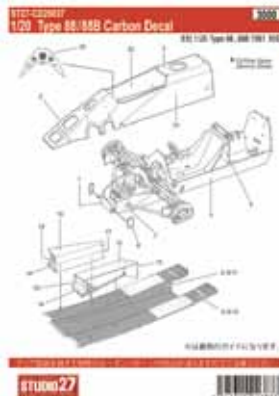

ST27-CD20042 1/20 MP4-31 Carbon decal

¥4,752

REPRODUCTION

ST27-CD12002 1/12 RC211V 2006 Carbon decal
ST27-CD12003 1/12 YZR-M1 2005 Carbon decal
ST27-CD20037 1/20 Type 88/88B Carbon decal

¥1,512
¥2,160
¥3,240

ST27-DC1176
ST27-DC1177

1/24 BMW M3 "Listerine" BTCC 1991
1/24 BMW M3 "Hilton" Macau GP 1987

¥2,376
¥2,160

ST27-DC1178
ST27-DC1179

1/24 BMW M3 "Labatt's" BTCC 1991
1/24 BMW M3 "MM-Diebels" #31/#32 DTM 1991