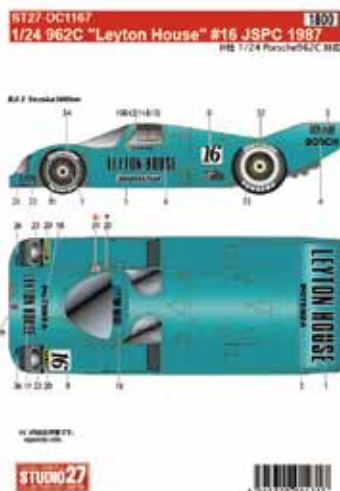

ST27-CD20042 1/20 MP4-31 Carbon decal

¥4,752

REPRODUCTION

ST27-CD12002 1/12 RC211V 2006 Carbon decal
ST27-CD12003 1/12 YZR-M1 2005 Carbon decal
ST27-CD20037 1/20 Type 88/88B Carbon decal

¥1,512
¥2,160
¥3,240

ST27-DC1176
ST27-DC1177

1/24 BMW M3 "Listerine" BTCC 1991
1/24 BMW M3 "Hilton" Macau GP 1987

¥2,376
¥2,160

ST27-DC1178
ST27-DC1179

1/24 BMW M3 "Labatt's" BTCC 1991
1/24 BMW M3 "MM-Diebels" #31/#32 DTM 1991

¥1,944
¥2,160

REPRODUCTION

ST27-DC1167

1/24 962C "Leyton House" #16 JSPC 1987

¥1,944

※価格は消費税8%を含めた総額表示となります。

ST27-FP2439 1/24 GT40 Upgrade Parts
ST27-FP2473 1/24 917K Upgrade Parts
ST27-FP2484 1/24 246GT Upgrade Parts

¥1,296
¥1,296
¥1,296

ST27-FP2485 1/24 288GTO Upgrade Parts
ST27-FP2499 1/24 TOYOTA 84C Upgrade Parts
ST27-FP24159 1/24 934 Upgrade Parts

¥1,296
¥1,296
¥1,728