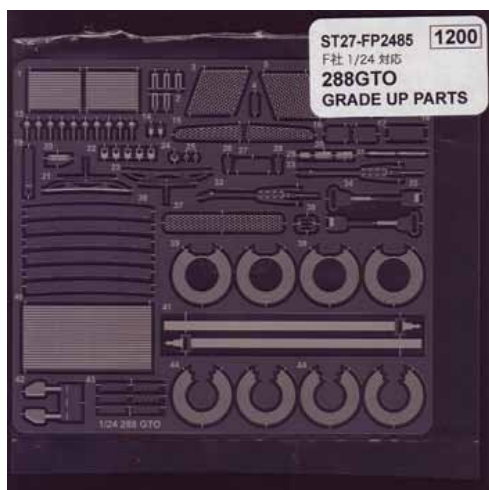

¥1,944
¥2,160

REPRODUCTION

ST27-DC1167

1/24 962C "Leyton House" #16 JSPC 1987

¥1,944

※価格は消費税8%を含めた総額表示となります。

ST27-FP2439 1/24 GT40 Upgrade Parts
ST27-FP2473 1/24 917K Upgrade Parts
ST27-FP2484 1/24 246GT Upgrade Parts

¥1,296
¥1,296
¥1,296

ST27-FP2485 1/24 288GTO Upgrade Parts
ST27-FP2499 1/24 TOYOTA 84C Upgrade Parts
ST27-FP24159 1/24 934 Upgrade Parts

¥1,296
¥1,296
¥1,728