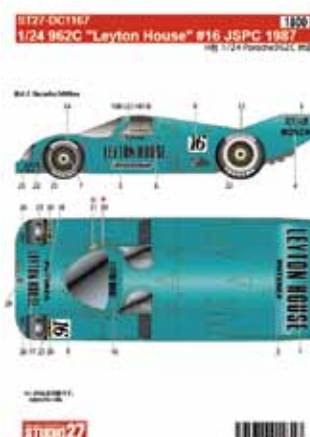

1/20 F2001 Carbon decal

¥3,456

ST27-DC1163

1/12 RC213V motoGP 2014 GRESINI #19

¥3,024

ST27-DC1167

1/24 962C "Leyton House" #16 JSPC 1987

¥1,944

ST27-DC1168

1/24 962C "ADVAN" JSPC 1987-89

¥1,944

ST27-DC1168

1/24 962C "ADVAN" JSPC 1987-89

¥1,944

ST27-FP1209  
ST27-FP2042  
ST27-FP2062  
ST27-FP2082

1/12 YZR-M1 2005/2006 Upgrade Parts  
1/20 Type99T Upgrade Parts  
1/20 CG901B Upgrade Parts  
1/20 M23 Upgrade Parts