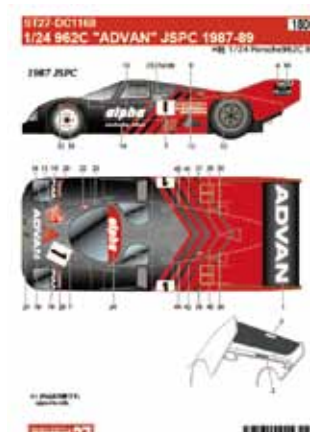

ST27-DC1168

1/24 962C "ADVAN" JSPC 1987-89

¥1,944

ST27-DC1168

1/24 962C "ADVAN" JSPC 1987-89

¥1,944

ST27-FP1209  
ST27-FP2042  
ST27-FP2062  
ST27-FP2082

1/12 YZR-M1 2005/2006 Upgrade Parts  
1/20 Type99T Upgrade Parts  
1/20 CG901B Upgrade Parts  
1/20 M23 Upgrade Parts