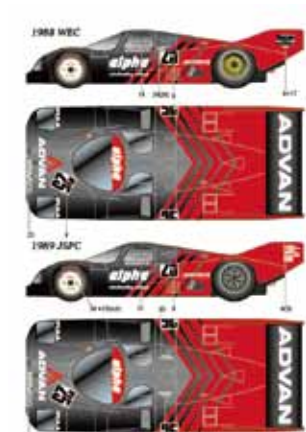

1/20 F2001 Carbon decal

¥3,456

ST27-DC1163

1/12 RC213V motoGP 2014 GRESINI #19

¥3,024

ST27-DC1167

1/24 962C "Leyton House" #16 JSPC 1987

¥1,944

ST27-DC1168

1/24 962C "ADVAN" JSPC 1987-89

¥1,944

ST27-DC1168

1/24 962C "ADVAN" JSPC 1987-89

¥1,944

ST27-FP1209  
ST27-FP2042  
ST27-FP2062  
ST27-FP2082

1/12 YZR-M1 2005/2006 Upgrade Parts  
1/20 Type99T Upgrade Parts  
1/20 CG901B Upgrade Parts  
1/20 M23 Upgrade Parts