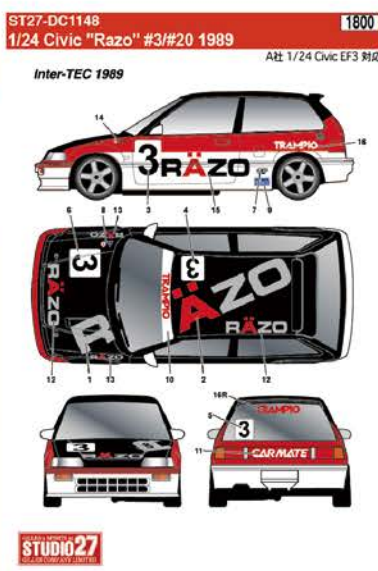

ST27-DC1148 1/24 Civic "Razo" #3/#20 1989 ¥1,944

※価格は消費税8%を含めた総額表示となります。