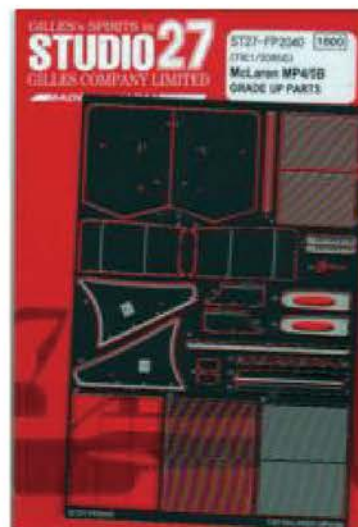

¥3,672

REPRODUCTION

ST27- CD24013
ST27- CD20023

1/24 55 V6 T1 Carbon decal
1/20 FW14B Carbon decal (for F)

¥3,456
¥4,320

※価格は消費税8%を含めた総額表示となります。

| | | |
|--------------|-------------------------------|--------|
| ST27-FP2037 | 1/20 BT50 Upgrade PARTS | ¥1,296 |
| ST27-FP2038 | 1/20 RE30B Upgrade PARTS | ¥1,512 |
| ST27-FP2039 | 1/20 MP4/4 Upgrade PARTS | ¥1,728 |
| ST27-FP2040 | 1/20 MP4/5B Upgrade PARTS | ¥1,728 |
| ST27-FP2080 | 1/20 FW14B Upgrade PARTS | ¥1,944 |
| ST27-FP2413R | 1/24 787B Upgrade PARTS | ¥1,296 |
| ST27-FP2439 | 1/24 GT40 Upgrade PARTS | ¥1,296 |
| ST27-FP2481 | 1/24 MIURA/JOTA Upgrade PARTS | ¥1,296 |