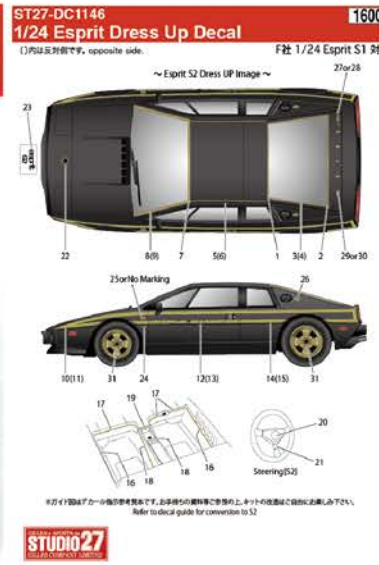

¥3,672

REPRODUCTION

ST27- CD24013
ST27- CD20023

1/24 55 V6 T1 Carbon decal
1/20 FW14B Carbon decal (for F)

¥3,456
¥4,320

※価格は消費税8%を含めた総額表示となります。

| | | |
|--------------|-------------------------------|--------|
| ST27-FP2037 | 1/20 BT50 Upgrade PARTS | ¥1,296 |
| ST27-FP2038 | 1/20 RE30B Upgrade PARTS | ¥1,512 |
| ST27-FP2039 | 1/20 MP4/4 Upgrade PARTS | ¥1,728 |
| ST27-FP2040 | 1/20 MP4/5B Upgrade PARTS | ¥1,728 |
| ST27-FP2080 | 1/20 FW14B Upgrade PARTS | ¥1,944 |
| ST27-FP2413R | 1/24 787B Upgrade PARTS | ¥1,296 |
| ST27-FP2439 | 1/24 GT40 Upgrade PARTS | ¥1,296 |
| ST27-FP2481 | 1/24 MIURA/JOTA Upgrade PARTS | ¥1,296 |