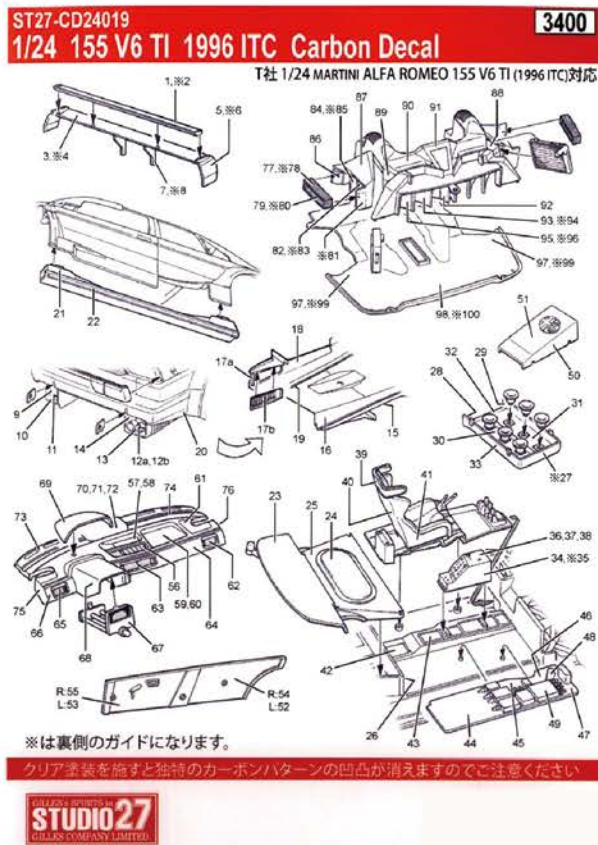

1/24 Lancia Super Delta "ASTRA"
Detail Up Parts Set
Tarmac & Night stage Parts

組立て説明書
INSTRUCTIONS

ST27- CP24008

1/24 Super Delta "ASTRA" Portugal (tarmac stage) 1993 set

¥9,504

ST27- CD24019

1/24 155 V6 T1 ITC 1996 Carbon decal