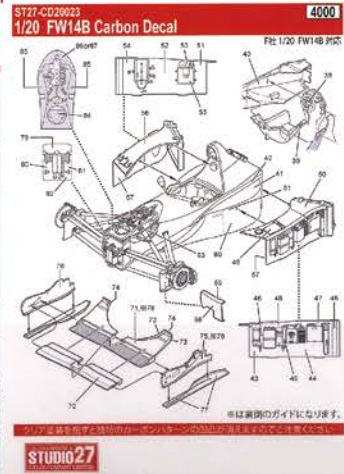

¥3,672

REPRODUCTION

ST27- CD24013
ST27- CD20023

1/24 55 V6 T1 Carbon decal
1/20 FW14B Carbon decal (for F)

¥3,456
¥4,320

※価格は消費税8%を含めた総額表示となります。

| | | |
|--------------|-------------------------------|--------|
| ST27-FP2037 | 1/20 BT50 Upgrade PARTS | ¥1,296 |
| ST27-FP2038 | 1/20 RE30B Upgrade PARTS | ¥1,512 |
| ST27-FP2039 | 1/20 MP4/4 Upgrade PARTS | ¥1,728 |
| ST27-FP2040 | 1/20 MP4/5B Upgrade PARTS | ¥1,728 |
| ST27-FP2080 | 1/20 FW14B Upgrade PARTS | ¥1,944 |
| ST27-FP2413R | 1/24 787B Upgrade PARTS | ¥1,296 |
| ST27-FP2439 | 1/24 GT40 Upgrade PARTS | ¥1,296 |
| ST27-FP2481 | 1/24 MIURA/JOTA Upgrade PARTS | ¥1,296 |