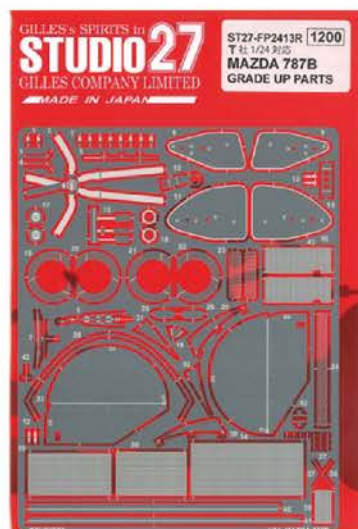

¥3,672

REPRODUCTION

ST27- CD24013
ST27- CD20023

1/24 55 V6 T1 Carbon decal
1/20 FW14B Carbon decal (for F)

¥3,456
¥4,320

※価格は消費税8%を含めた総額表示となります。

| | | |
|--------------|-------------------------------|--------|
| ST27-FP2037 | 1/20 BT50 Upgrade PARTS | ¥1,296 |
| ST27-FP2038 | 1/20 RE30B Upgrade PARTS | ¥1,512 |
| ST27-FP2039 | 1/20 MP4/4 Upgrade PARTS | ¥1,728 |
| ST27-FP2040 | 1/20 MP4/5B Upgrade PARTS | ¥1,728 |
| ST27-FP2080 | 1/20 FW14B Upgrade PARTS | ¥1,944 |
| ST27-FP2413R | 1/24 787B Upgrade PARTS | ¥1,296 |
| ST27-FP2439 | 1/24 GT40 Upgrade PARTS | ¥1,296 |
| ST27-FP2481 | 1/24 MIURA/JOTA Upgrade PARTS | ¥1,296 |

ST27-DC1146 1/24 Esprit S1 Dress up decal (Gold line) ¥1,728

ST27-DC1147 1/24 Civic "Idemitsu" #100 Inter TEC 1989 ¥2,808

ST27-DC1148 1/24 Civic "Razo" #3/#20 1989 ¥1,944

※価格は消費税8%を含めた総額表示となります。