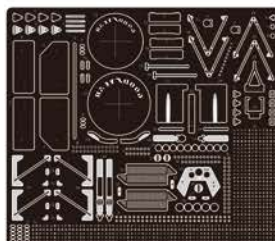

fax: 0466-90-3313

E-mail info@studio27.co.jp

1/20 scale Full detail kits

March 761

THEODORE RACING
COLLECTION

GILLES'S SPIRITS in
STUDIO27
GILLES COMPANY LIMITED

1/20 SCALE

- PARTS
- RESIN PARTS
- METAL PARTS
- ETCHING PARTS
- CLEAR PARTS
- CORD SET
- CLEAR PARTS
- DECAL
- TYRE

ST27-TRK003
1/20 March 761 #10/#34 U.S.A. West GP 1976
¥29,160

1/20 scale Multimedia kit

Tyrrell 022

 **German GP 1994**

2016 NEW

PHOTO LATE VERSION 1994

1/20 SCALE

Licensed by Tyrrell Promotions Ltd. (TPL). The Tyrrell name, logo and car designs are trademarks and/or intellectual property rights owned by TPL.

- PARTS**
- RESIN PARTS**
- METAL PARTS**
- ETCHING PARTS**
- CLEAR PARTS**
- DECAL**
- TYRE**

ST27-FK20325

1/20 Tyrrell 022 German GP 1994

¥19,440

※価格は消費税8%を含めた総額表示となります。

1/24 Decal & Detail up parts COMPLETE BOX Super Delta