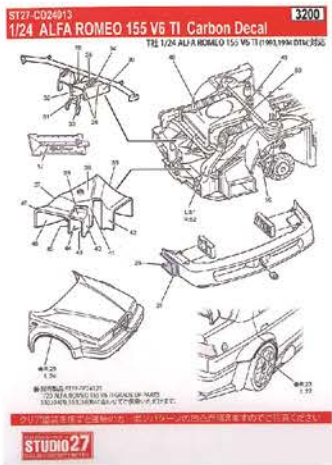

1/24 Lancia Super Delta "ASTRA"
Detail Up Parts Set
Tarmac & Night stage Parts

組立て説明書
INSTRUCTIONS

ST27- CP24008

1/24 Super Delta "ASTRA" Portugal (tarmac stage) 1993 set

¥9,504

ST27- CD24019

1/24 155 V6 T1 ITC 1996 Carbon decal

¥3,672

REPRODUCTION

ST27- CD24013
ST27- CD20023

1/24 55 V6 T1 Carbon decal
1/20 FW14B Carbon decal (for F)

¥3,456
¥4,320

※価格は消費税8%を含めた総額表示となります。

| | | |
|--------------|-------------------------------|--------|
| ST27-FP2037 | 1/20 BT50 Upgrade PARTS | ¥1,296 |
| ST27-FP2038 | 1/20 RE30B Upgrade PARTS | ¥1,512 |
| ST27-FP2039 | 1/20 MP4/4 Upgrade PARTS | ¥1,728 |
| ST27-FP2040 | 1/20 MP4/5B Upgrade PARTS | ¥1,728 |
| ST27-FP2080 | 1/20 FW14B Upgrade PARTS | ¥1,944 |
| ST27-FP2413R | 1/24 787B Upgrade PARTS | ¥1,296 |
| ST27-FP2439 | 1/24 GT40 Upgrade PARTS | ¥1,296 |
| ST27-FP2481 | 1/24 MIURA/JOTA Upgrade PARTS | ¥1,296 |