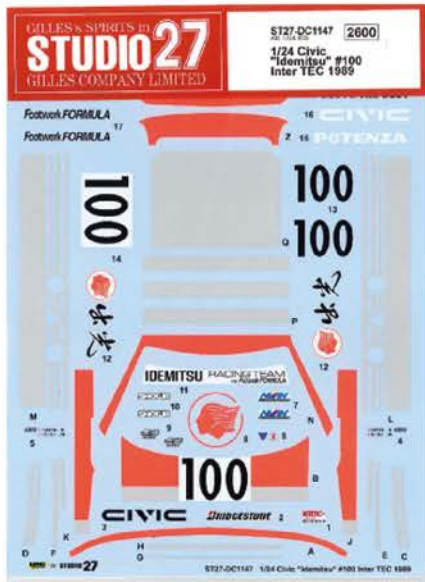

ST27-DC1147 1/24 Civic "Idemitsu" #100 Inter TEC 1989 ¥2,808