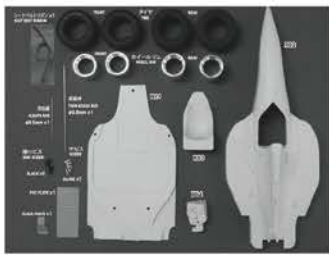

ST27-TRK003
1/20 March 761 #10/#34 U.S.A. West GP 1976
¥29,160

1/20 scale Multimedia kit

Tyrrell 022

 **German GP 1994**

2016 NEW

PHOTO LATE VERSION 1994

1/20 SCALE

Licensed by Tyrrell Promotions Ltd. (TPL). The Tyrrell name, logo and car designs are trademarks and/or intellectual property rights owned by TPL.

- PARTS**
- RESIN PARTS**
- METAL PARTS**
- ETCHING PARTS**
- CLEAR PARTS**
- DECAL**
- TYRE**

ST27-FK20325

1/20 Tyrrell 022 German GP 1994

¥19,440

※価格は消費税8%を含めた総額表示となります。

1/24 Decal & Detail up parts COMPLETE BOX Super Delta