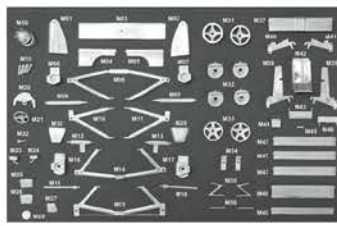

ST27-TRK003
1/20 March 761 #10/#34 U.S.A. West GP 1976
¥29,160

1/20 scale Multimedia kit

Tyrrell 022

 **German GP 1994**

2016 NEW

PHOTO LATE VERSION 1994

1/20 SCALE

Licensed by Tyrrell Promotions Ltd. (TPL). The Tyrrell name, logo and car designs are trademarks and/or intellectual property rights owned by TPL.

- PARTS**
- RESIN PARTS**
- METAL PARTS**
- ETCHING PARTS**
- CLEAR PARTS**
- DECAL**
- TYRE**

ST27-FK20325

1/20 Tyrrell 022 German GP 1994

¥19,440

※価格は消費税8%を含めた総額表示となります。

1/24 Decal & Detail up parts COMPLETE BOX Super Delta