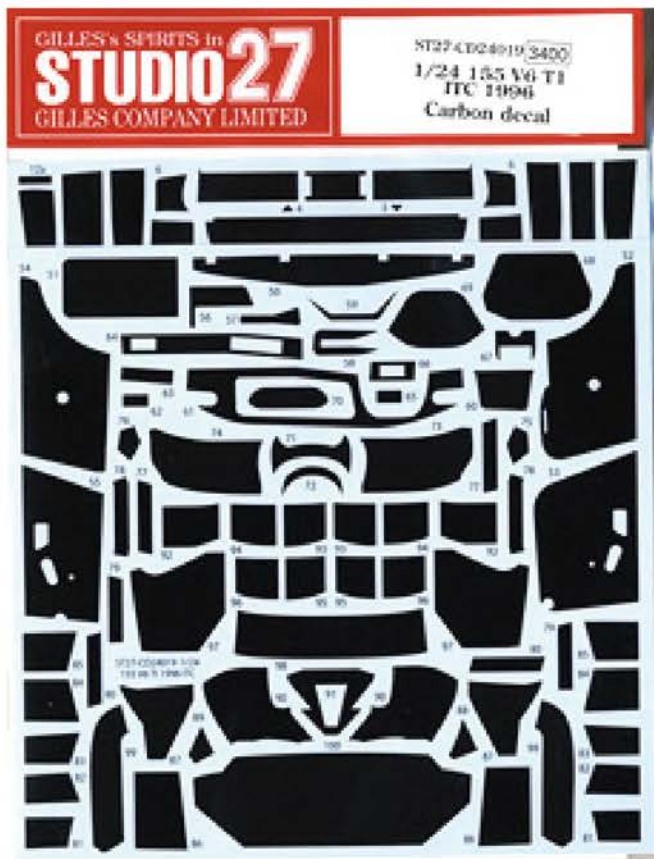

1/24 Lancia Super Delta "ASTRA"
Detail Up Parts Set
Tarmac & Night stage Parts

組立て説明書
INSTRUCTIONS

ST27- CP24008

1/24 Super Delta "ASTRA" Portugal (tarmac stage) 1993 set

¥9,504

ST27- CD24019

1/24 155 V6 T1 ITC 1996 Carbon decal