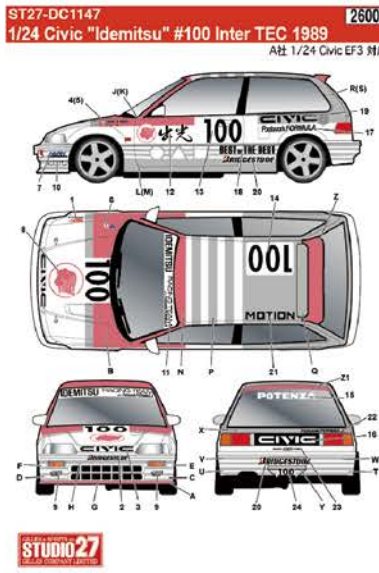

ST27-DC1147 1/24 Civic "Idemitsu" #100 Inter TEC 1989 ¥2,808