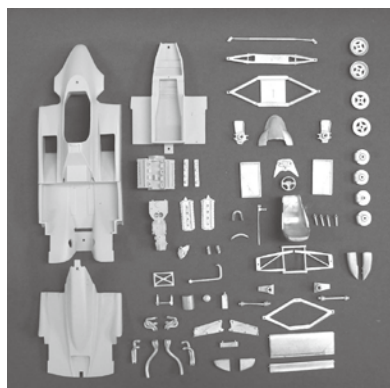

ST27-FK20271

1/20 Type91 USA(LongBeach) 1982

ST27-FK20247

1/20 Type81 GP of Austria

ST27-FK20248

1/20 Type81 GP of USA west

ST27-FK20221C

1/20 Type93T GP of Brazil

ST27-FK20223C

1/20 Type93T GP of Britain Qualify/France

ST27-FK20271

1/20 Type91 USA(LongBeach) 1982

¥21,600

ST27-FK20247

1/20 Type81 GP of Austria 1980

¥20,520

ST27-FK20248

1/20 Type81 GP of USA west 1981

¥20,520

ST27-FK20221C

1/20 Type93T GP of Brazil 1983

¥22,464

ST27-FK20223C

1/20 Type93T GP of Britain Qualify/France 1983

¥22,464