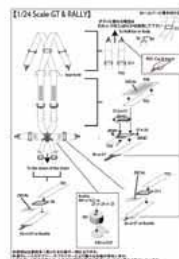

ST27-DC1127
1/24 318i "Motorola" Macau Guia Race 1994
¥2,700

ST27-DC1129
1/24 318i "FINA" BTCC 1996
¥2,376

ORIGINAL-DETAIL UP PARTS

ST27-FP20143

1/20 Seat Belt Parts Set ¥2,592

ST27-FP24177

1/24 Seat Belt Parts Set ¥3,024