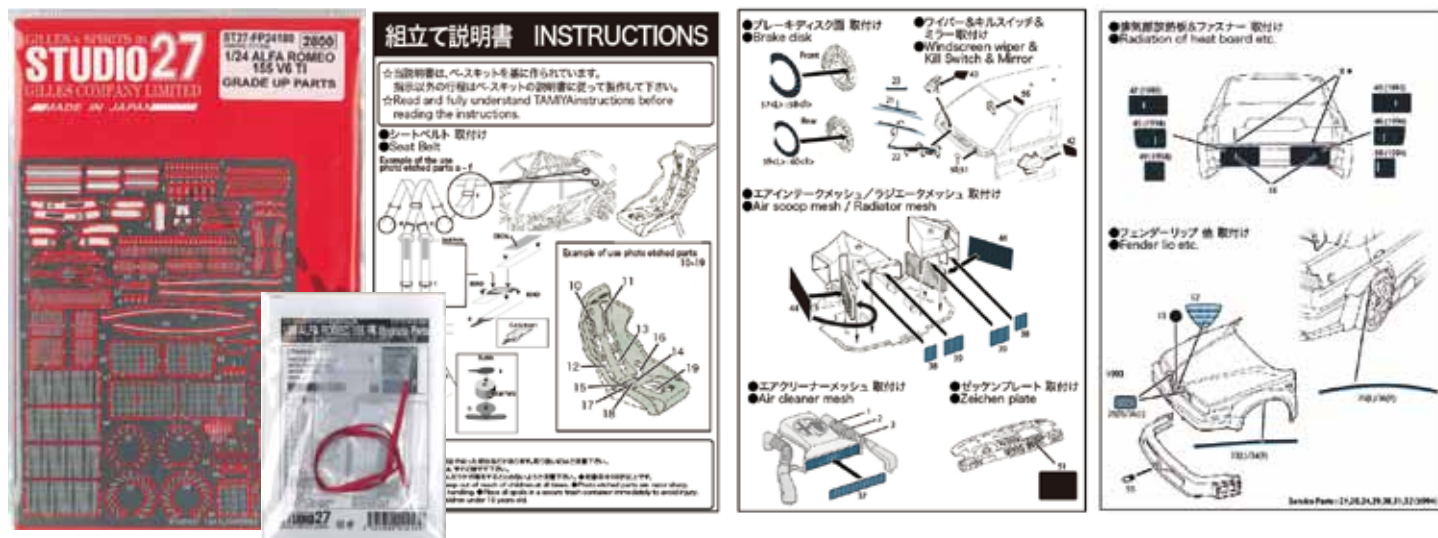

ORIGINAL-DETAIL UP PARTS

ST27-FP24180
1/24 155 V6 TI Upgrade Parts
¥3,024

1/24 155 V6 TI Detail Up Parts Set

組立て説明書 INSTRUCTIONS

ST27-FP24178
1/24 ALFA ROMEO 155 V6 TI Detail Parts Set
¥7,344

1/24 Decal & Detail up parts COMPLETE BOX