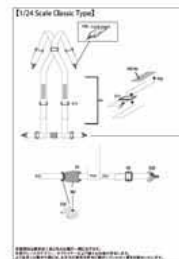

ST27-DC1127
1/24 318i "Motorola" Macau Guia Race 1994
¥2,700

ST27-DC1129
1/24 318i "FINA" BTCC 1996
¥2,376

ORIGINAL-DETAIL UP PARTS

ST27-FP20143

1/20 Seat Belt Parts Set ¥2,592

ST27-FP24177

1/24 Seat Belt Parts Set ¥3,024