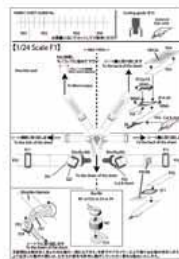

ST27-DC1127
1/24 318i "Motorola" Macau Guia Race 1994
¥2,700

ST27-DC1129
1/24 318i "FINA" BTCC 1996
¥2,376

ORIGINAL-DETAIL UP PARTS

ST27-FP20143

1/20 Seat Belt Parts Set ¥2,592

ST27-FP24177

1/24 Seat Belt Parts Set ¥3,024