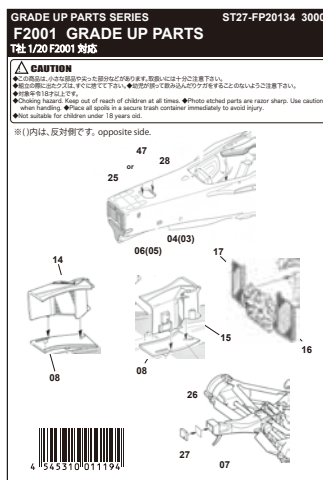

E-mail info@studio27.co.jp

ST27-CD24013
1/24 ALFA ROMEO 155 V6 T1
Carbon decal
¥3,456

ST27-FP20133
1/20 Type 79 1978 Front section
parts set (for T)
¥7,776

ST27-FP20134
1/20 F2001 Detail UP Parts (for T)
¥3,240

REPRODUCTION

- | | | |
|--------------|--|--------|
| ST27-FP2042 | 1/20 Type 99T Upgrade Parts for TAMIYA | ¥1,728 |
| ST27-FP2413R | 1/24 787B P/E Upgrade Parts for TAMIYA | ¥1,296 |
| ST27-FP2434B | 1/24 LANCIA 037 Upgrade Parts for HASEGAWA | ¥1,512 |
| ST27-FP2470R | 1/24 F40 Upgrade Parts for TAMIYA | ¥1,512 |
| ST27-FP2481 | 1/24 LAMBORGHINI MIURA/JOTA Upgrade Parts for HASEGAWA | ¥1,296 |