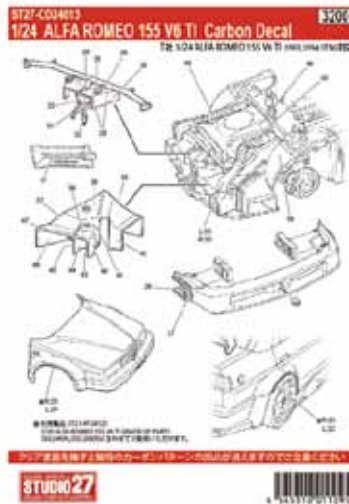

1/24 scale Multimedia kit

1/24 scale Multimedia kit

1/24 scale Multimedia kit

1/24 R8 LMS ultra spa 2013
ST27-FK24125 ¥22,680

1/24 R8 LMS ultra spa 2014
ST27-FK24126 ¥22,680

1/24 R8 LMS ultra DAYTONA 2014
ST27-FK24127 ¥22,680

E-mail info@studio27.co.jp

ST27-CD24013
1/24 ALFA ROMEO 155 V6 T1
Carbon decal
¥3,456

ST27-FP20133
1/20 Type 79 1978 Front section
parts set (for T)
¥7,776

ST27-FP20134
1/20 F2001 Detail UP Parts (for T)
¥3,240

REPRODUCTION

- | | | |
|--------------|--|--------|
| ST27-FP2042 | 1/20 Type 99T Upgrade Parts for TAMIYA | ¥1,728 |
| ST27-FP2413R | 1/24 787B P/E Upgrade Parts for TAMIYA | ¥1,296 |
| ST27-FP2434B | 1/24 LANCIA 037 Upgrade Parts for HASEGAWA | ¥1,512 |
| ST27-FP2470R | 1/24 F40 Upgrade Parts for TAMIYA | ¥1,512 |
| ST27-FP2481 | 1/24 LAMBORGHINI MIURA/JOTA Upgrade Parts for HASEGAWA | ¥1,296 |