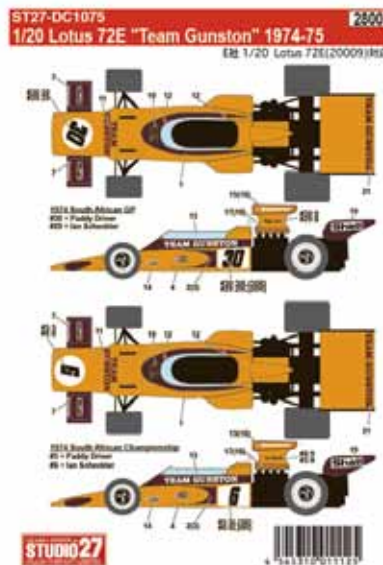

ST27-DC1074	1/20 Lotus 72D "Embassy" South African Championship 1975	¥1,944
ST27-DC1075	1/20 Lotus 72E "Team Gunston" 1974-75	¥3,024

REPRODUCTION

ST27-CD12001	1/12 YZR-M1 2009 Carbon decal (for T)	¥1,944
ST27-CD20003	1/20 FW16 Carbon decal (for F)	¥3,888
ST27-CD24009	1/24 BMW Z4 GT3 Carbon decal (for F)	¥2,160
ST27-CD24011	1/24 McLaren MP4-12C Carbon decal (for F)	¥2,160