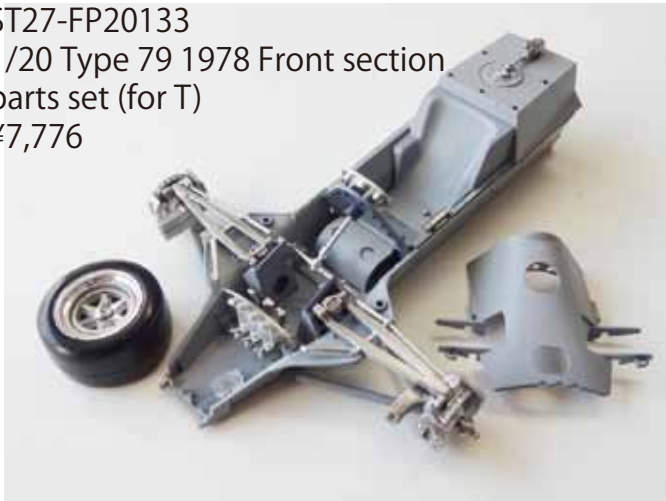

E-mail info@studio27.co.jp

ST27-CD24013
1/24 ALFA ROMEO 155 V6 T1
Carbon decal
¥3,456

ST27-FP20133
1/20 Type 79 1978 Front section
parts set (for T)
¥7,776

ST27-FP20134
1/20 F2001 Detail UP Parts (for T)
¥3,240

REPRODUCTION

- | | | |
|--------------|--|--------|
| ST27-FP2042 | 1/20 Type 99T Upgrade Parts for TAMIYA | ¥1,728 |
| ST27-FP2413R | 1/24 787B P/E Upgrade Parts for TAMIYA | ¥1,296 |
| ST27-FP2434B | 1/24 LANCIA 037 Upgrade Parts for HASEGAWA | ¥1,512 |
| ST27-FP2470R | 1/24 F40 Upgrade Parts for TAMIYA | ¥1,512 |
| ST27-FP2481 | 1/24 LAMBORGHINI MIURA/JOTA Upgrade Parts for HASEGAWA | ¥1,296 |