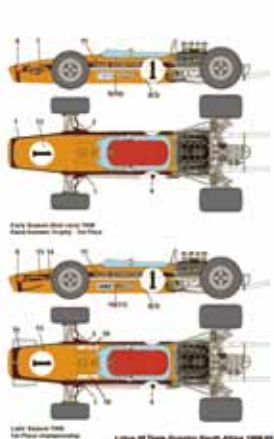

ORIGINAL DECALS

ST27-DC1077
1/20 Lotus 49 "Team Gunston"
South Africa 1968-1969