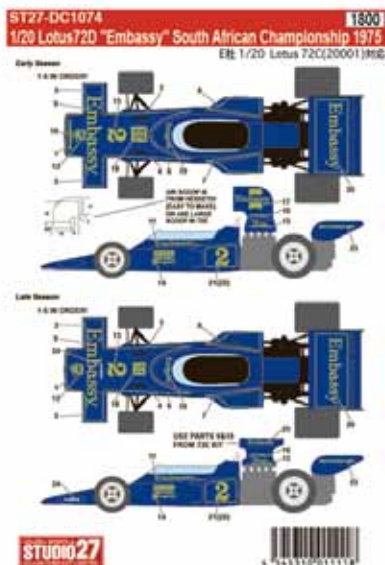

ST27-DC1074	1/20 Lotus 72D "Embassy" South African Championship 1975	¥1,944
ST27-DC1075	1/20 Lotus 72E "Team Gunston" 1974-75	¥3,024

REPRODUCTION

ST27-CD12001	1/12 YZR-M1 2009 Carbon decal (for T)	¥1,944
ST27-CD20003	1/20 FW16 Carbon decal (for F)	¥3,888
ST27-CD24009	1/24 BMW Z4 GT3 Carbon decal (for F)	¥2,160
ST27-CD24011	1/24 McLaren MP4-12C Carbon decal (for F)	¥2,160