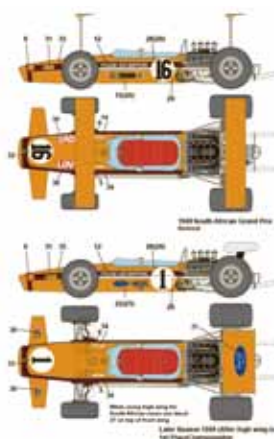

REPRODUCTION

- | | | |
|--------------|--|--------|
| ST27-FP2042 | 1/20 Type 99T Upgrade Parts for TAMIYA | ¥1,728 |
| ST27-FP2413R | 1/24 787B P/E Upgrade Parts for TAMIYA | ¥1,296 |
| ST27-FP2434B | 1/24 LANCIA 037 Upgrade Parts for HASEGAWA | ¥1,512 |
| ST27-FP2470R | 1/24 F40 Upgrade Parts for TAMIYA | ¥1,512 |
| ST27-FP2481 | 1/24 LAMBORGHINI MIURA/JOTA Upgrade Parts for HASEGAWA | ¥1,296 |

CONVERSION KIT & DETAIL UP PARTS

ST27-FP20135
 1/20 Type 79 REAR SECTION SET for T

ST27-DC24014
 1/24 Porsche Carrera GT Carbon decal

ST27-TK2064
 1/20 P34 1977 early season
 conversion kit from F

ORIGINAL DECALS

ST27-DC1077
 1/20 Lotus 49 "Team Gunston"
 South Africa 1968-1969

ST27-DC1076
 1/20 Tyrrell 004 "Embassy"
 South Africa 1973-1974