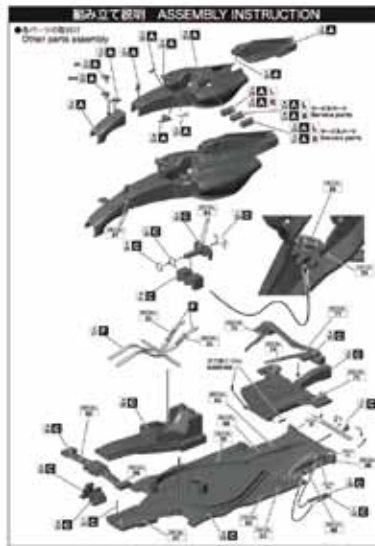

1/43 scale Multimedia kit
W05

ON SALE

1/43 scale Multimedia kit
F1 W05 Hybrid

SOLD OUT

1/43 scale Multimedia kit
F1 W05 Hybrid

SOLD OUT

1/43 ORIGINAL FD-KIT SERIES No.030

1/43 scale Multimedia kit
F1 W05 Hybrid
SINGAPORE GP 2014

組立説明図
ASSEMBLY INSTRUCTIONS

組立上の注意
- 組立口は、組み立て前、エタノール消毒シートなどで消毒下さい。
- 本製品のFD-KIT、FDU、ハイディングマシン等を組み立てた後、ブライマー、
ブラスタで下地処理して下さい。
- 本製品の組立口は、YU-11、入庫に自動機を行ってから設置して下さい。
組立口は、ヤリや釘や釘や釘が必要になりますので、ヤリに注意
して下さい。

2014年11月現在

Made in JAPAN

FD43030 F1 W05 Hybrid SINGAPORE GP 2014

FD43030 F1 W05 Hybrid SINGAPORE GP 2014

Color guide

WHITE	FLUORESCENT RED	SHINY GLASS BLACK	SOFT BLACK
RED	GREEN	BLUE	BLACK

ON SALE	ST27-FD43028	1/43 W05 Malaysia GP 2014	¥15,120
SOLD OUT	~~ST27-FD43029~~	~~1/43 F1 W05 Hybrid MONACO GP 2014~~	~~¥15,120~~
SOLD OUT	~~ST27-FD43030~~	~~1/43 F1 W05 Hybrid Singapore GP 2014~~	~~¥15,120~~