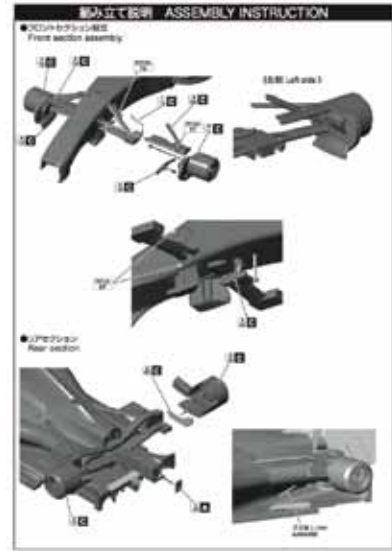

1/43 scale Multimedia kit
W05

ON SALE

1/43 scale Multimedia kit
F1 W05 Hybrid

SOLD OUT

1/43 scale Multimedia kit
F1 W05 Hybrid

SOLD OUT

1/43 ORIGINAL FD-KIT SERIES No.030

1/43 scale Multimedia kit
F1 W05 Hybrid
SINGAPORE GP 2014

組立説明図
ASSEMBLY INSTRUCTIONS

組立上の注意
- 組立口は、組み立て前、エタノール消毒シートなどで消毒下さい。
- 本製品のFD-KIT、FDU、ハイディングマシン等を組み立てた後、ブライマー、
ブラスタで下地処理して下さい。
- 本製品の組立口は、YU-11、入庫に自動機を行ってから設置して下さい。
組立口は、ヤリや釘や釘や釘が必要になりますので、ヤリに注意
して下さい。

2014年11月現在

Made in JAPAN

FD43030 F1 W05 Hybrid SINGAPORE GP 2014

FD43030 F1 W05 Hybrid SINGAPORE GP 2014

Color guide

WHITE	FLUORESCENT RED	SHINY GLASS BLACK	SOFT BLACK
RED	GREEN	BLUE	BLACK

ON SALE	ST27-FD43028	1/43 W05 Malaysia GP 2014	¥15,120
SOLD OUT	~~ST27-FD43029~~	~~1/43 F1 W05 Hybrid MONACO GP 2014~~	~~¥15,120~~
SOLD OUT	~~ST27-FD43030~~	~~1/43 F1 W05 Hybrid Singapore GP 2014~~	~~¥15,120~~