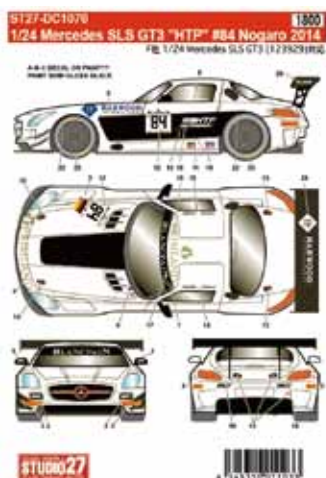

1/24 Mercedes SLS GT3 "HTP" #84 Nogaro 2014 ¥1,944
1/24 Mercedes SLS GT3 "LUKOIL" #85 Nogaro 2014 ¥3,024

ORIGINAL DECALS