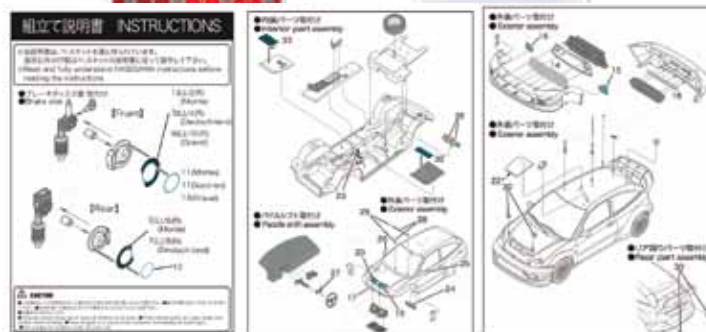

1/20 DETAIL UP PARTS

DISPLAY COMPLETE SET

ST27-DP20005

1/20 Type 99T early version Detail Up Parts Display Complete Set

¥15,552

ST27-DP20006

1/20 Type 99T latter version Detail Up Parts Display Complete Set

¥15,552

- Brake parts
- Cockpit parts
- Engine parts
- Detail Up
Etched Parts
- Display plate
- Engine cord
- Seat belt
- Helmet

ST27-CD24012

1/24 SLS AMG GT3 Carbon decal ¥3,024

ST27-FP24173

1/24 FOCUS RS WRC 2004 Upgrade Parts ¥3,024