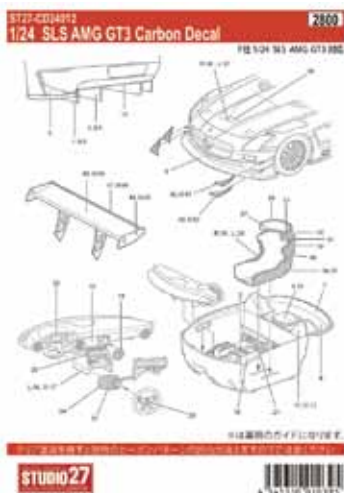

1/20 DETAIL UP PARTS

DISPLAY COMPLETE SET

ST27-DP20005

1/20 Type 99T early version Detail Up Parts Display Complete Set

¥15,552

ST27-DP20006

1/20 Type 99T latter version Detail Up Parts Display Complete Set

¥15,552

- Brake parts
- Cockpit parts
- Engine parts
- Detail Up
Etched Parts
- Display plate
- Engine cord
- Seat belt
- Helmet

ST27-CD24012

1/24 SLS AMG GT3 Carbon decal ¥3,024

ST27-FP24173

1/24 FOCUS RS WRC 2004 Upgrade Parts ¥3,024