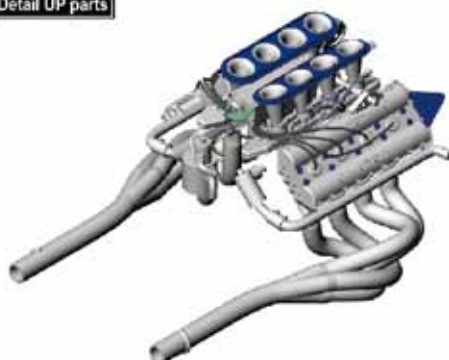

1/20 Type 78
Suspension&Brake set FRONT

1/20
Detail UP parts

1/20 Type 78
Suspension&Brake set REAR

1/20
Detail UP parts

ST27-FP20119
1/20 Type 78 Suspension
&Brake parts set FRONT
¥4,536

ST27-FP20120
1/20 Type 78 Suspension
&Brake parts set REAR
¥6,264

STUDIO27

STUDIO27

1/20 Type 78 Cockpit set

1/20
Detail UP parts

1/20
Detail UP parts

1/20 Type 78 Engine parts set

ST27-FP20121
1/20 Type 78 Cockpit parts set
¥4,536

ST27-FP20122
1/20 Type 78 Engine parts set
¥7,344

STUDIO27

STUDIO27

1/24 Detail Up Parts

FP24169
1/24 CELICA (ST-185) Upgrade Parts
¥1,944

FP24170
1/24 240Z Upgrade Parts
¥1,728

CARBON DECALS

CD20018
1/20 MP4/7 Carbon decal
¥4,104

CD20019
1/20 MP4/8 Carbon decal
¥4,104