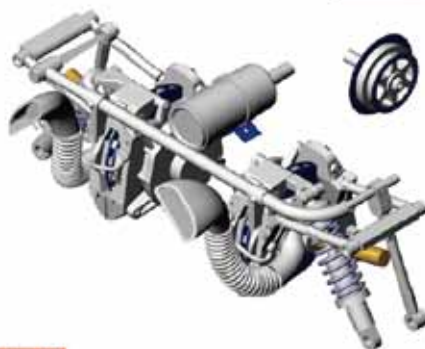

¥3,456

ST27-FP20124

1/20 MP4/8 Wing parts set

¥3,132

WOOD PARTS(NEW parts)

contact us ~お問い合わせ先~

※価格は消費税8%を含めた総額表示となります。

1/20 Type 78 Detail Up Parts

1/20 Type 78
Suspension&Brake set FRONT

1/20
Detail UP parts

1/20 Type 78
Suspension&Brake set REAR

1/20
Detail UP parts

ST27-FP20119
1/20 Type 78 Suspension
&Brake parts set FRONT
¥4,536

ST27-FP20120
1/20 Type 78 Suspension
&Brake parts set REAR
¥6,264

STUDIO27

STUDIO27

1/20 Type 78 Cockpit set

1/20
Detail UP parts

1/20
Detail UP parts

1/20 Type 78 Engine parts set

ST27-FP20121
1/20 Type 78 Cockpit parts set
¥4,536

ST27-FP20122
1/20 Type 78 Engine parts set
¥7,344