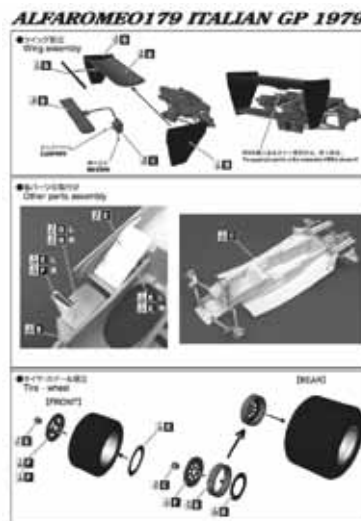

Spare Decal

ST27-SDF20314	1/20 ALFAROME0 179 Italian GP 1979- Spare decal	¥2,160
ST27-SDF20315	1/20 ALFAROME0 179 Canada/US GP 1979- Spare decal	¥2,160
ST27-SDF20316	1/20 ALFAROME0 179 Press 1980- Spare decal	¥2,160