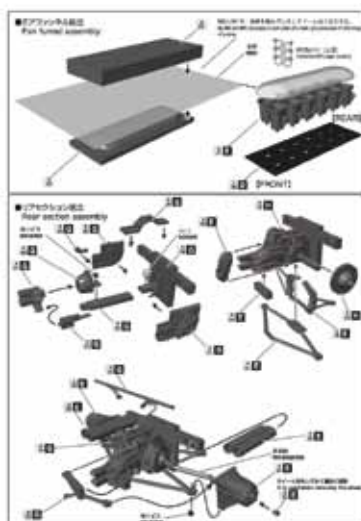

Spare Decal

ST27-SDF20314	1/20 ALFAROME0 179 Italian GP 1979- Spare decal	¥2,160
ST27-SDF20315	1/20 ALFAROME0 179 Canada/US GP 1979- Spare decal	¥2,160
ST27-SDF20316	1/20 ALFAROME0 179 Press 1980- Spare decal	¥2,160