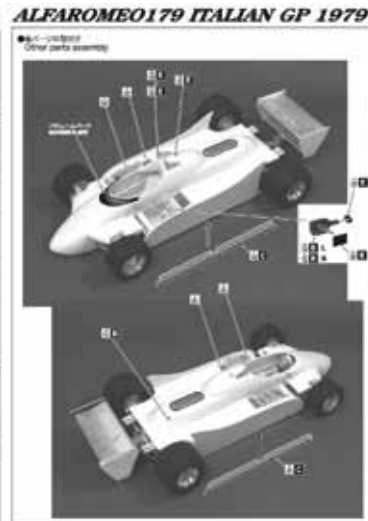

Spare Decal

ST27-SDF20314	1/20 ALFAROME0 179 Italian GP 1979- Spare decal	¥2,160
ST27-SDF20315	1/20 ALFAROME0 179 Canada/US GP 1979- Spare decal	¥2,160
ST27-SDF20316	1/20 ALFAROME0 179 Press 1980- Spare decal	¥2,160