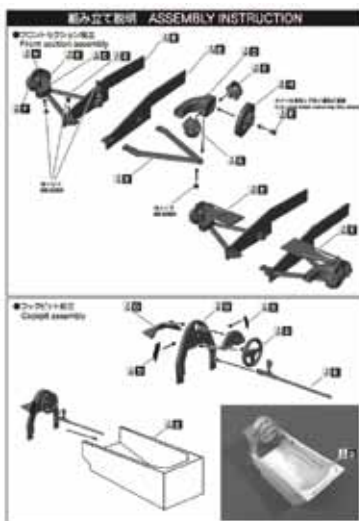

Spare Decal

ST27-SDF20314	1/20 ALFAROME0 179 Italian GP 1979- Spare decal	¥2,160
ST27-SDF20315	1/20 ALFAROME0 179 Canada/US GP 1979- Spare decal	¥2,160
ST27-SDF20316	1/20 ALFAROME0 179 Press 1980- Spare decal	¥2,160